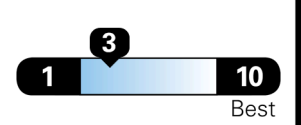

Smog Rating (tailpipe only)

This vehicle emits 454 grams CO₂ per mile. The best emits 0 grams per mile (tailpipe only). Producing and distributing fuel also create emissions; learn more at fueleconomy.gov.

Actual results will vary for many reasons, including driving conditions and how you drive and maintain your vehicle. The average new vehicle gets 27 MPG and costs $7,000 to fuel over 5 years. Cost estimates are based on 15,000 miles per year at $ 2.55 per gallon. MPG is miles per gasoline gallon equivalent. Vehicle emissions are a significant cause of climate change and smog.

fueleconomy.gov

Calculate personalized estimates and compare vehicles